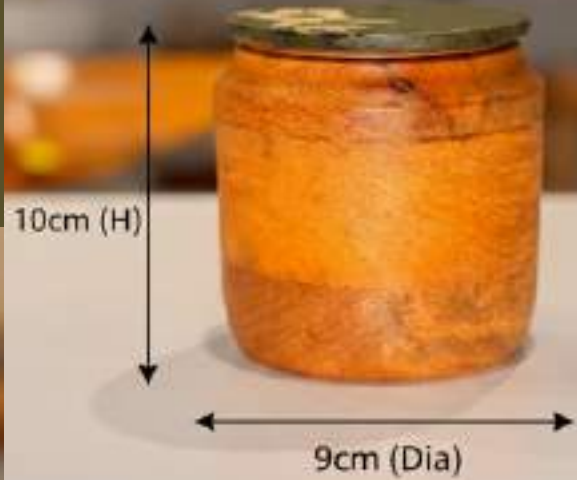

CODE : BWK-077

100% SOLID MANGO WOOD

WOODEN PAINTED BOWL AND SPOON

WOODEN CHAPATI BOX
CODE : BWK-005

CODE : BWK-002

WOODEN
STORAGE
JAR

PREMIUM
MANGO WOOD
JAR, HAND-
PAINTED LID,
PERFECT FOR
DRY FRUITS
STORAGE.